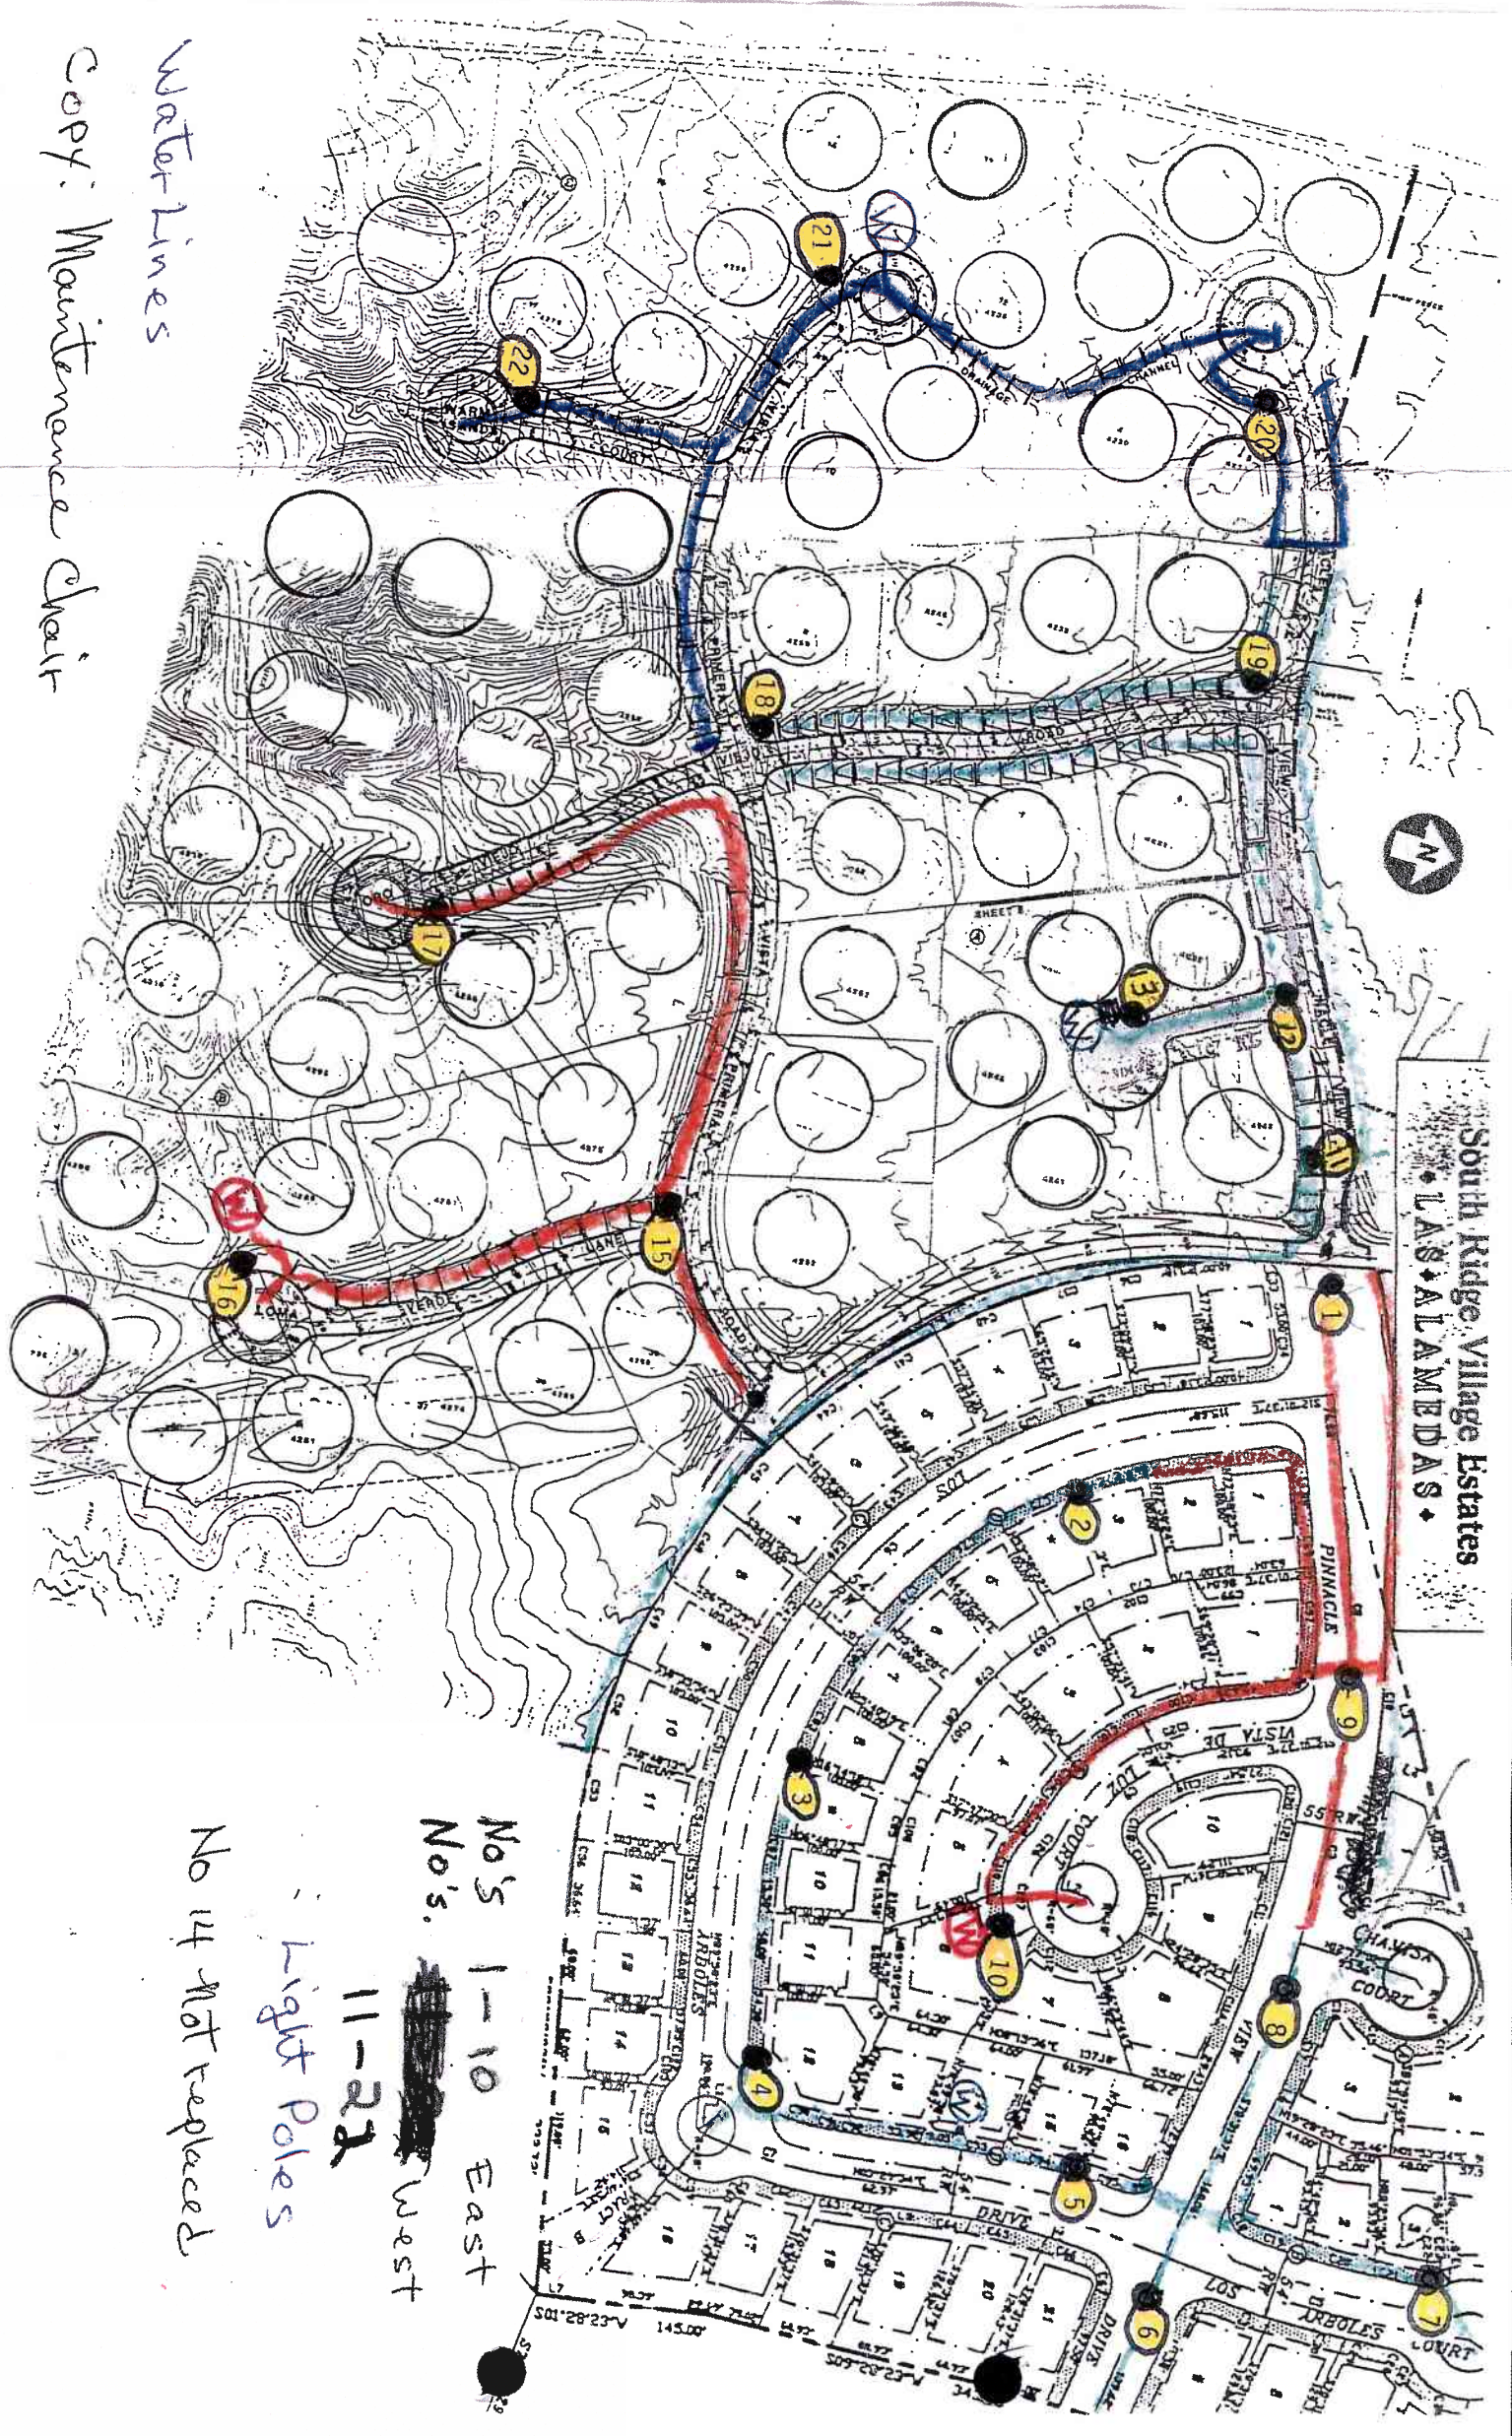

Water lines
Copy: Maintenance chart

South Ridge Village Estates
Las Alamedas

No's 1-10 East
~~No's~~ West
11-22
Light Poles
No 14 Not replaced